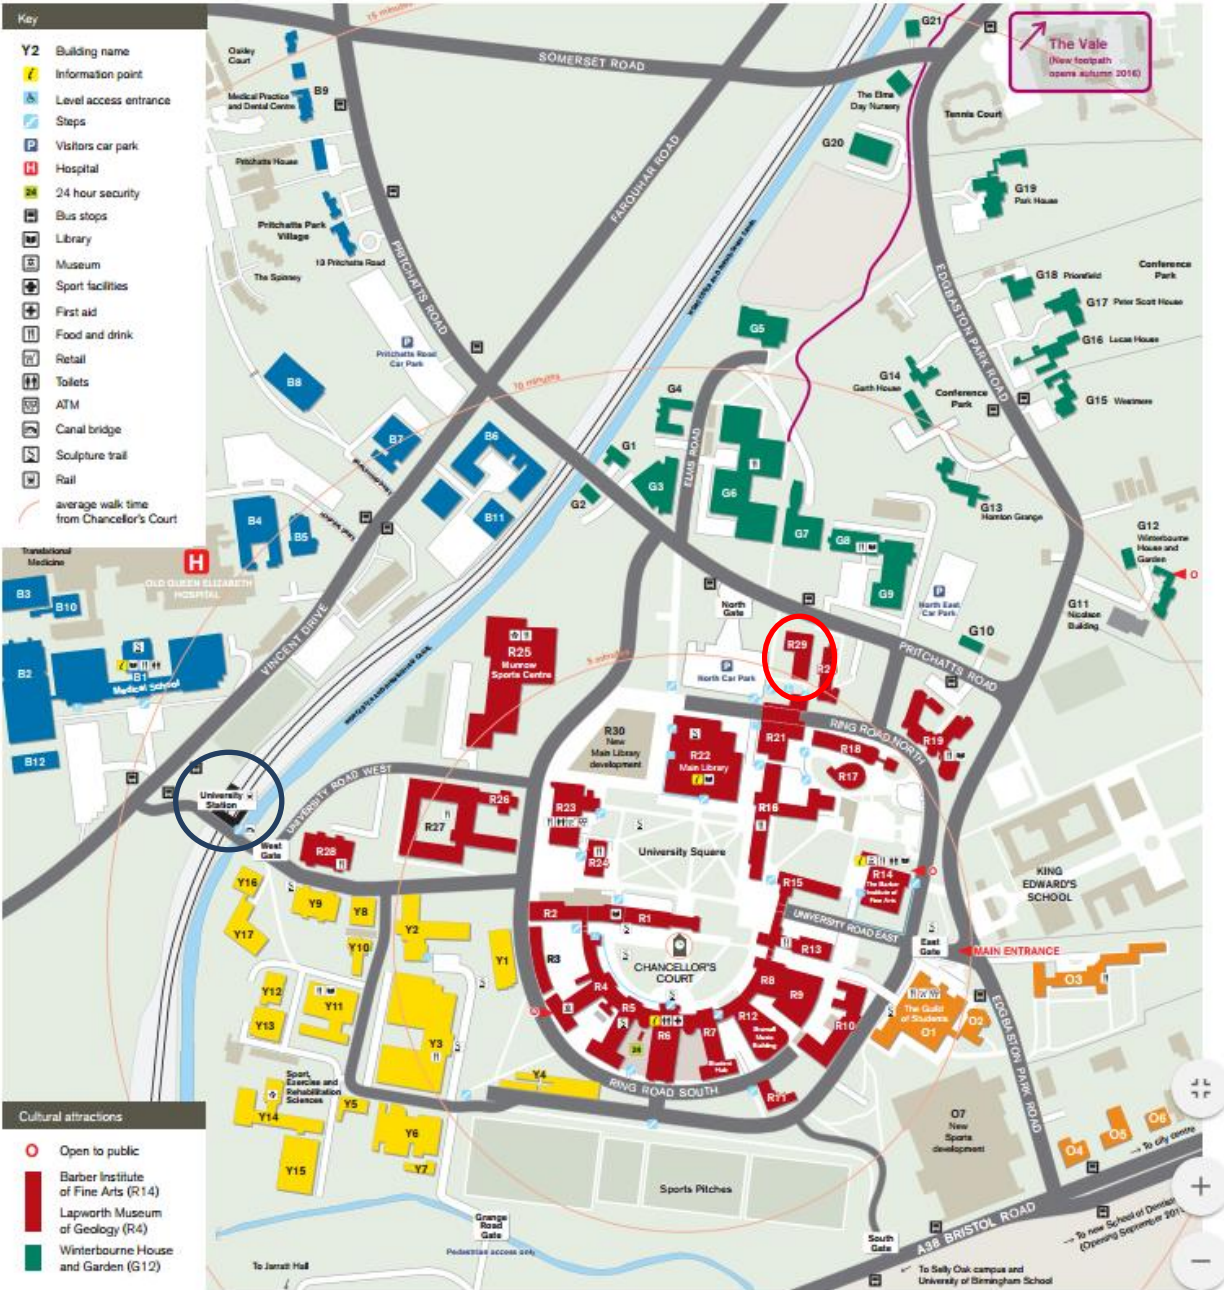

Edgbaston Campus Map

Index to buildings by zone

Red Zone

- R1 Law Building
- R2 Frankland Building
- R3 Hills Building
- R4 Aston Webb – Lapworth Museum (Reopening 2016)
- R5 Aston Webb – B Block
- R6 Aston Webb – Great Hall
- R7 Aston Webb – Student Hub (Opening September 2015)
- R8 Physics West
- R9 Nuffield
- R10 Physics East
- R11 Medical Physics
- R12 Bramall Music Building
- R13 Poynting Building
- R14 Barber Institute of Fine Arts
- R15 Watson Building
- R16 Arts Building
- R17 Ashley Building
- R18 Strathcona Building
- R19 Education Building
- R20 J G Smith Building
- R21 Muirhead Tower
- R22 Main Library
- R23 University Centre
- R24 Staff House
- R25 Munrow Sports Centre
- R26 Geography
- R27 Biosciences Building
- R28 Murray Learning Centre
- R29 Postgraduate Centre (under construction)
- R30 New Library (under construction)

Yellow Zone

- Y1 Old Gymnasium
- Y2 Haworth Building
- Y3 Mechanical and Civil Engineering Building
- Y4 Terrace Huts
- Y5 Estates West
- Y6 Maintenance Building
- Y7 Grounds and Gardens
- Y8 Chemistry West
- Y9 Computer Science
- Y10 Alta Bioscience
- Y11 Chemical Engineering
- Y12 Biochemical Engineering
- Y13 Chemical Engineering Workshop
- Y14 Sport, Exercise and Rehabilitation Sciences
- Y15 Civil Engineering Laboratories
- Y16 Occupational Health
- Y17 Public Health